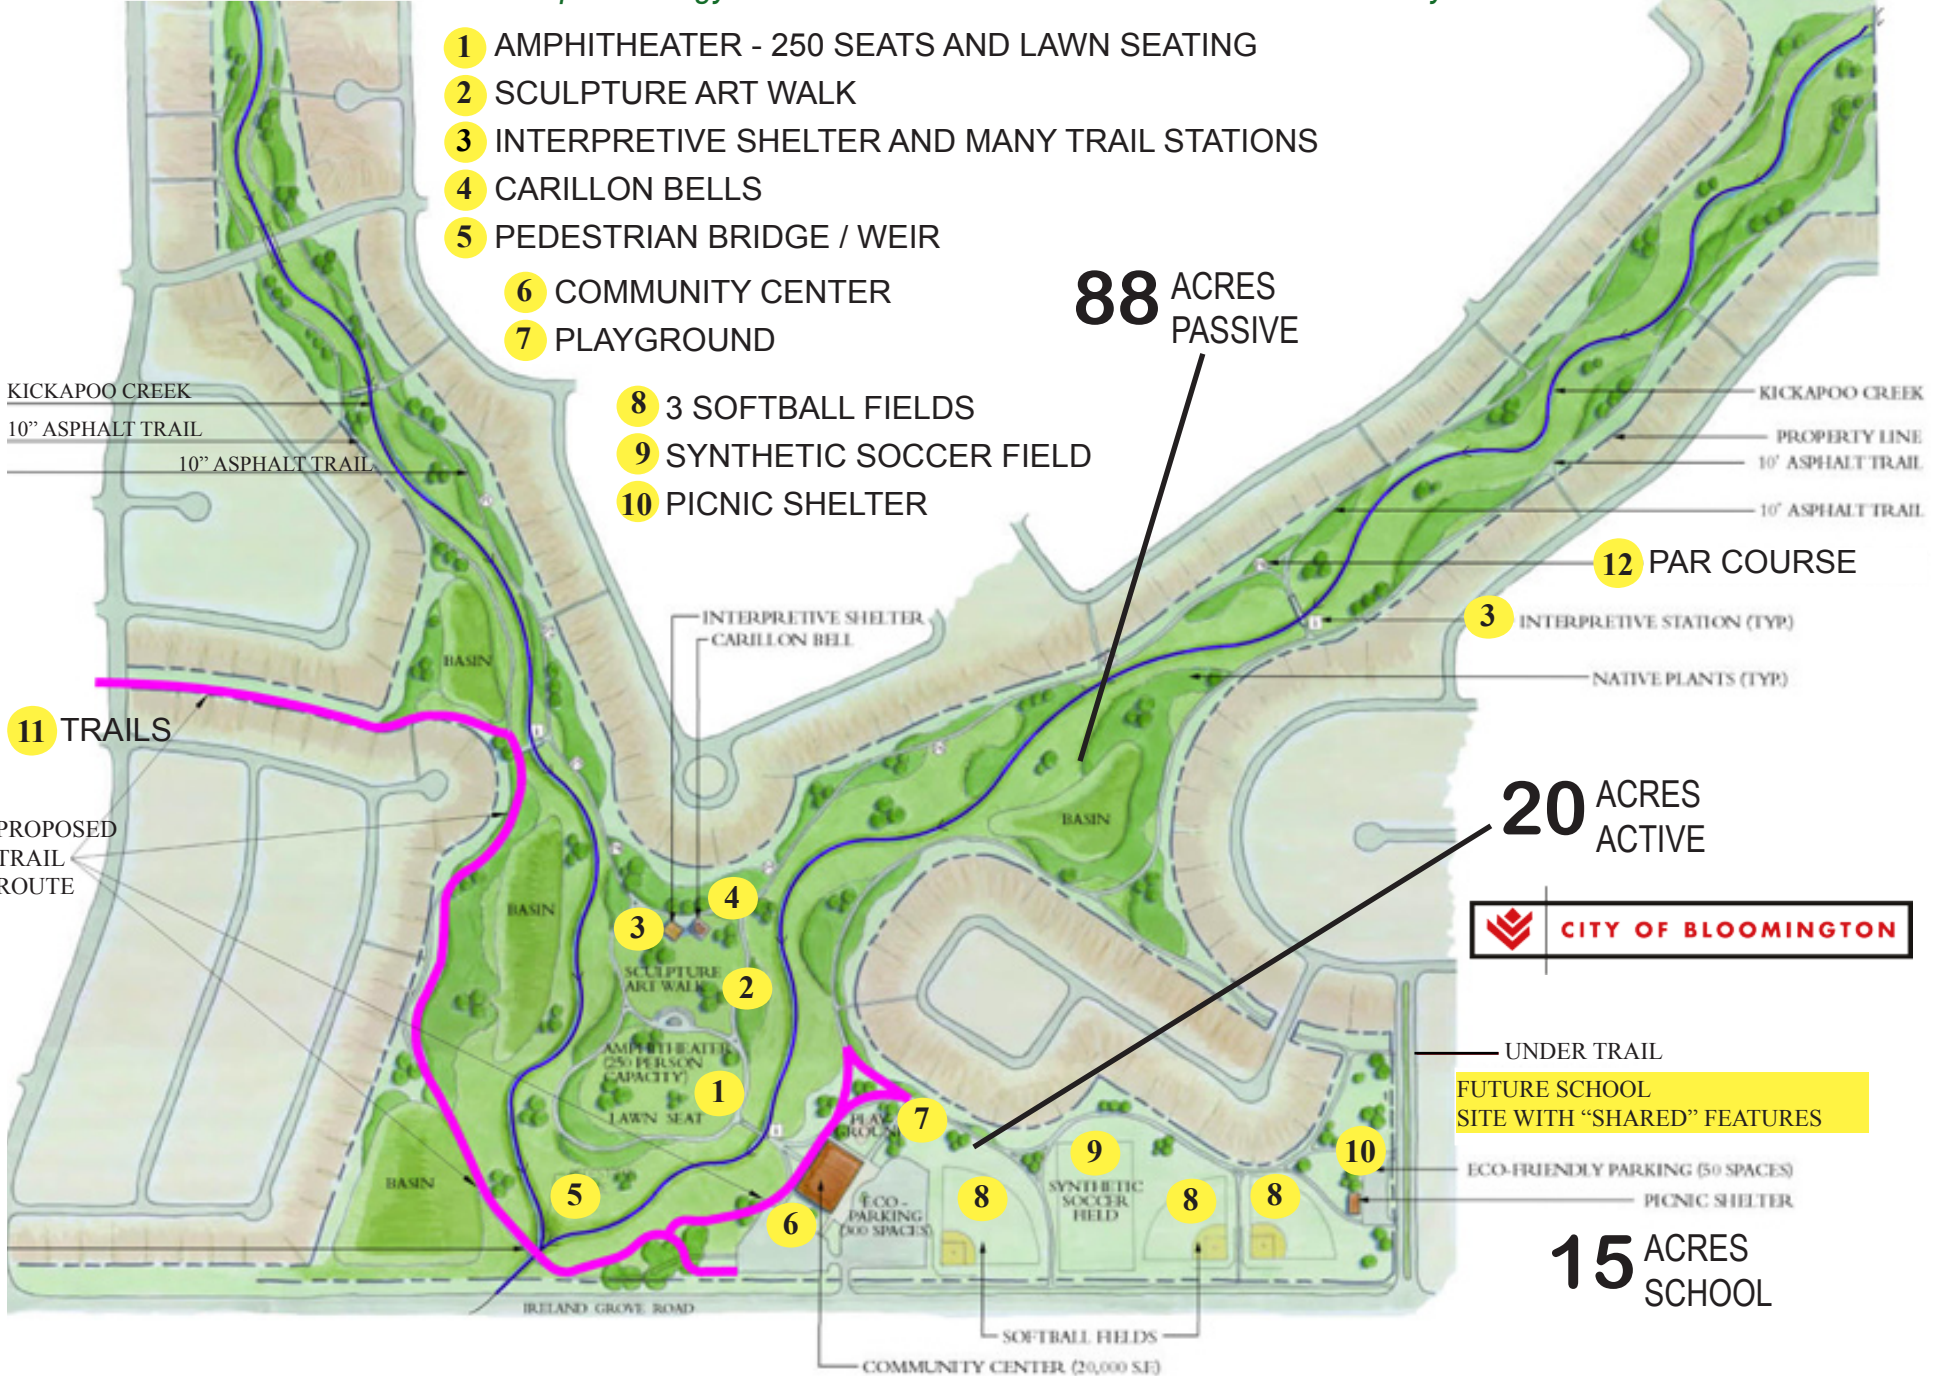

# Kickapoo Park And Community Center - Concept

*This Unique Ecology Model Preserves Nature And Adds To Our Lifestyle.*

- 1 AMPHITHEATER - 250 SEATS AND LAWN SEATING
- 2 SCULPTURE ART WALK
- 3 INTERPRETIVE SHELTER AND MANY TRAIL STATIONS
- 4 CARILLON BELLS
- 5 PEDESTRIAN BRIDGE / WEIR
- 6 COMMUNITY CENTER
- 7 PLAYGROUND

- 8 3 SOFTBALL FIELDS
- 9 SYNTHETIC SOCCER FIELD
- 10 PICNIC SHELTER

**88** ACRES PASSIVE

**12** PAR COURSE

**3** INTERPRETIVE STATION (TYP)

**20** ACRES ACTIVE

UNDER TRAIL  
**FUTURE SCHOOL SITE WITH "SHARED" FEATURES**

ECO-FRIENDLY PARKING (50 SPACES)  
 PICNIC SHELTER

**15** ACRES SCHOOL